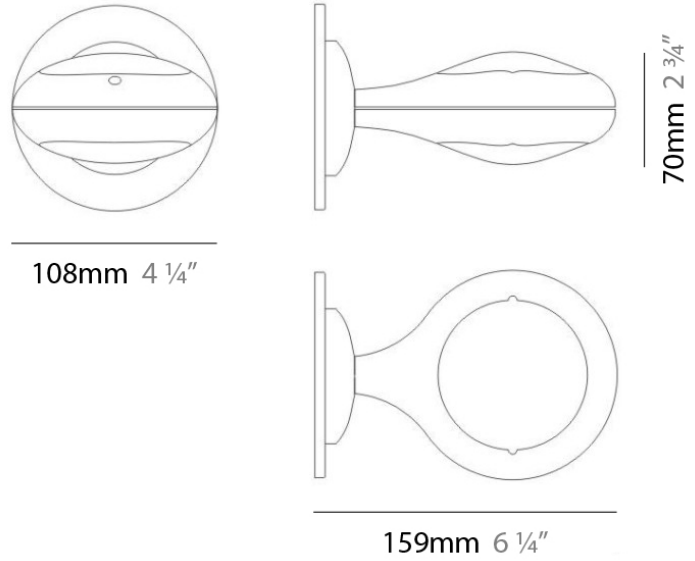

D93050

PROJECT	
TYPE	
NOTES	
QUANTITY	
DATE	

GENERAL

Series: Space
 Brand: Milan
 Division: Design
 Mounting Type: Surface
 Mounting Location: Wall
 Subcategory: Up/Down Light

PHYSICAL

Shape: Oblong
 Diameter (mm): 108
 Diameter (in): 4 ¼
 Height (mm): 70
 Height (in): 2 ¾
 Extension (mm): 159
 Extension (in): 6 ¼
 Light Distribution: Direct / Indirect
 Weight (kg): 1.4
 Weight (lbs): 3
 Diffuser: Glass sold Separately
 Fixture Finish: Metallic Gray
 Fixture Material: Glass / Aluminum

ELECTRICAL

Number of Lamps: 1
 Lamp Type: LED Retrofit
 Lamp Shape: T4
 Bulb Included: Bulb Not Included
 Total Output Wattage (W): 3
 Max. Wattage Per Lamp (W): 3
 Lamp Base: G9
 Input Voltage (V): 120

LED

OPTICAL

RATINGS AND CERTIFICATIONS

Certified By: CSA Certified to UL and CSA Standards
 IP rating: IP20

SPACE SURFACE

D93051

GENERAL

Series: Space
Brand: Milan
Division: Design
Mounting Type: Surface
Mounting Location: Wall
Subcategory: Up/Down Light

PHYSICAL

Shape: Oblong
Diameter (mm): 108
Diameter (in): 4 ¼
Height (mm): 178
Height (in): 7
Extension (mm): 178
Extension (in): 7
Light Distribution: Direct / Indirect
Weight (kg): 1.4
Weight (lbs): 3
Diffuser: Glass - Sold Separately
Fixture Finish: Metallic Gray
Fixture Material: Glass / Aluminum