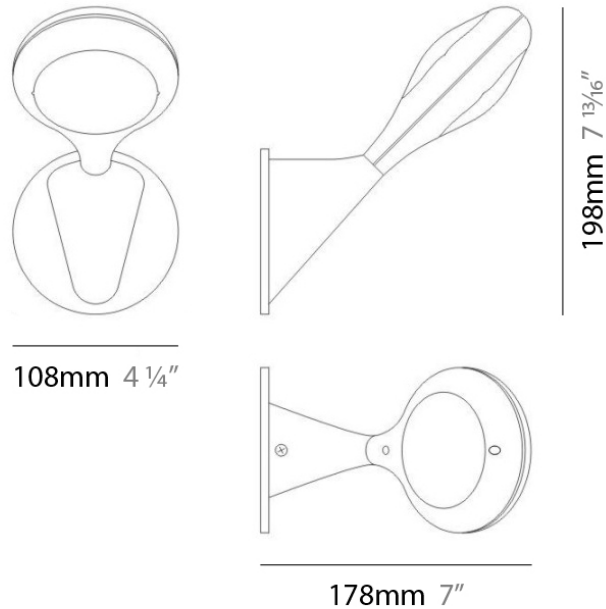

SPACE SURFACE

D93051

GENERAL

Series: Space
Brand: Milan
Division: Design
Mounting Type: Surface
Mounting Location: Wall
Subcategory: Up/Down Light

PHYSICAL

Shape: Oblong
Diameter (mm): 108
Diameter (in): 4 ¼
Height (mm): 178
Height (in): 7
Extension (mm): 178
Extension (in): 7
Light Distribution: Direct / Indirect
Weight (kg): 1.4
Weight (lbs): 3
Diffuser: Glass - Sold Separately
Fixture Finish: Metallic Gray
Fixture Material: Glass / Aluminum

ELECTRICAL

Number of Lamps: 1
Lamp Type: LED Retrofit
Lamp Shape: T4
Bulb Included: Bulb Not Included
Total Output Wattage (W): 3
Max. Wattage Per Lamp (W): 3
Lamp Base: G9
Input Voltage (V): 120

LED

OPTICAL

RATINGS AND CERTIFICATIONS

Certified By: CSA Certified to UL and CSA Standards
IP rating: IP20

PROJECT
TYPE
NOTES
QUANTITY
DATE